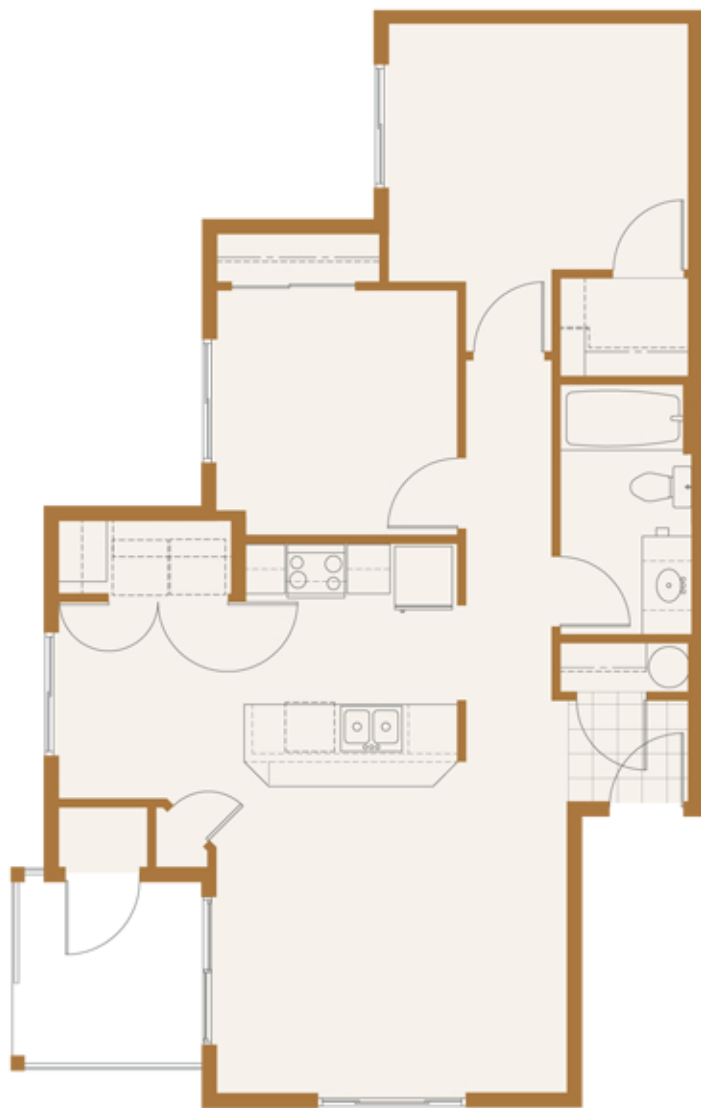

# Floor Plans

Live in YOUR Element

### CROSBY

Two Bedroom • One Bath • 863 Sq Ft • B.1

Floor plan square footage and layout may vary