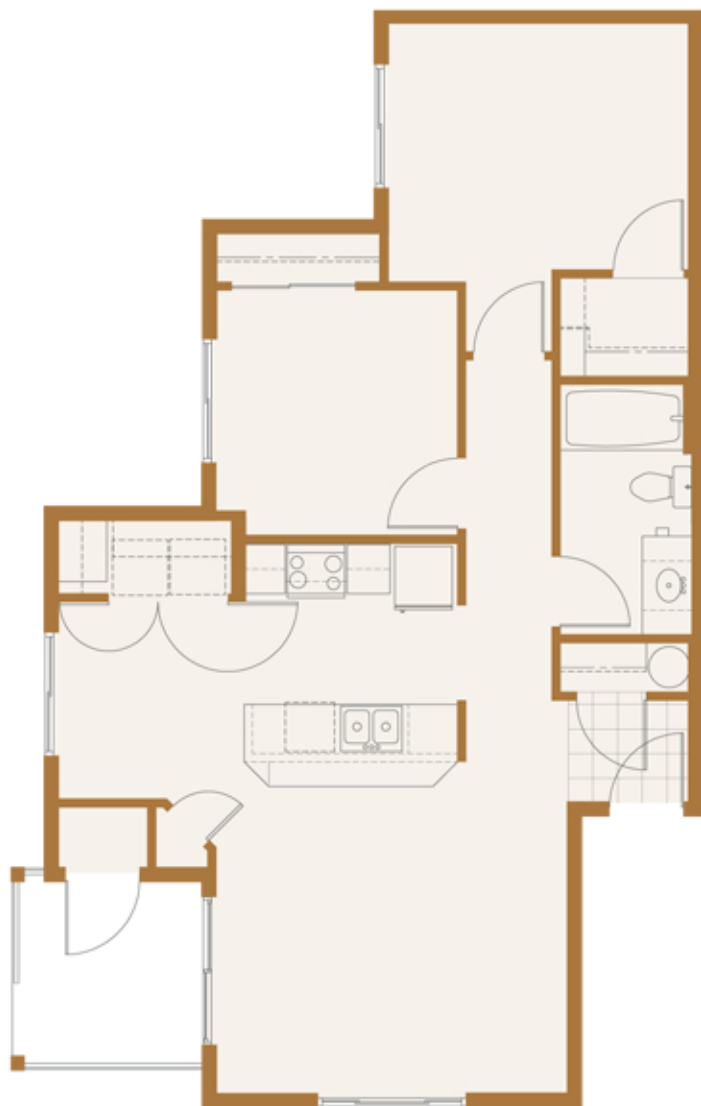

Floor Plans

Live in YOUR Element

COPPER HILL

CROSBY

Two Bedroom • One Bath • 863 Sq Ft • B.1

Floor plan square footage and layout may vary