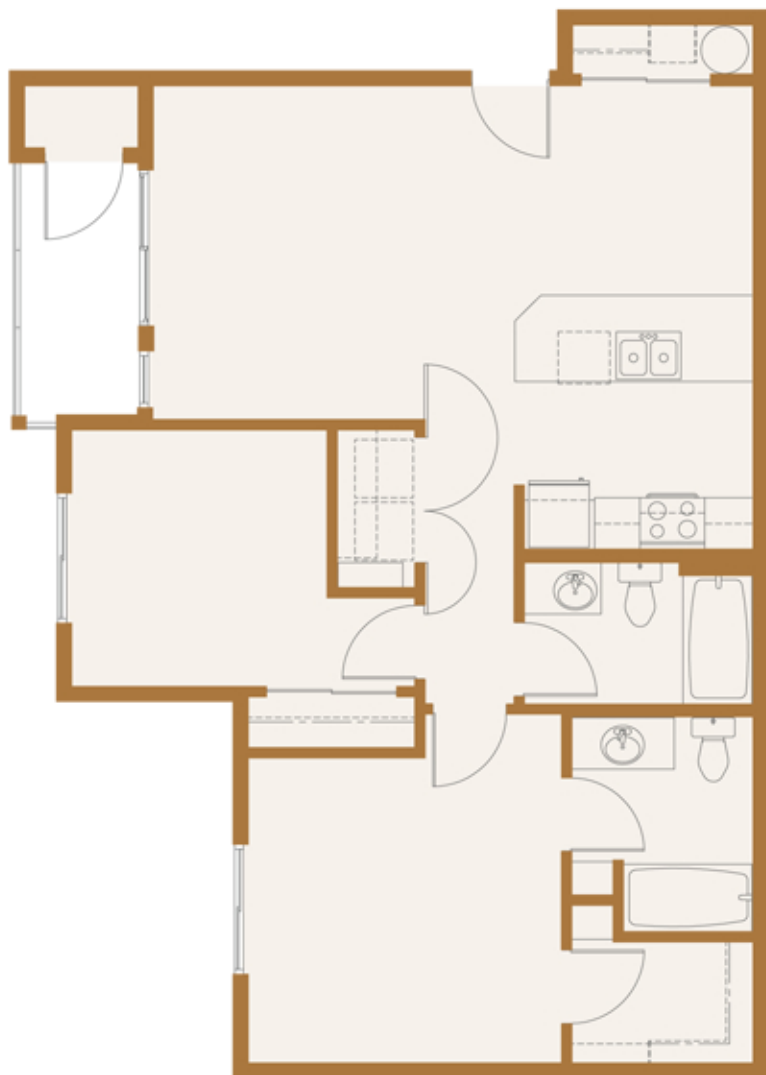

Floor Plans

Live in *YOUR* Element

COPPER HILL

LILAC

Two Bedroom • Two Bath • 932 Sq Ft • C.1

Floor plan square footage and layout may vary