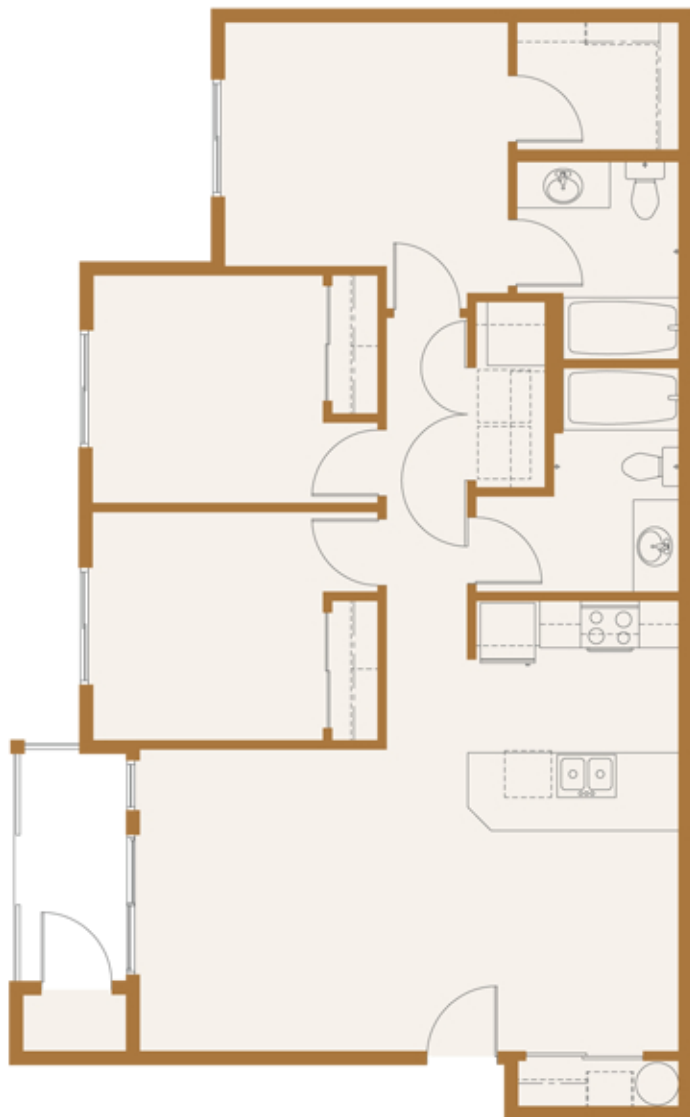

COPPER HILL

PALOUSE

Three Bedroom • Two Bath • 1,101 Sq Ft • D

Floor plan square footage and layout may vary